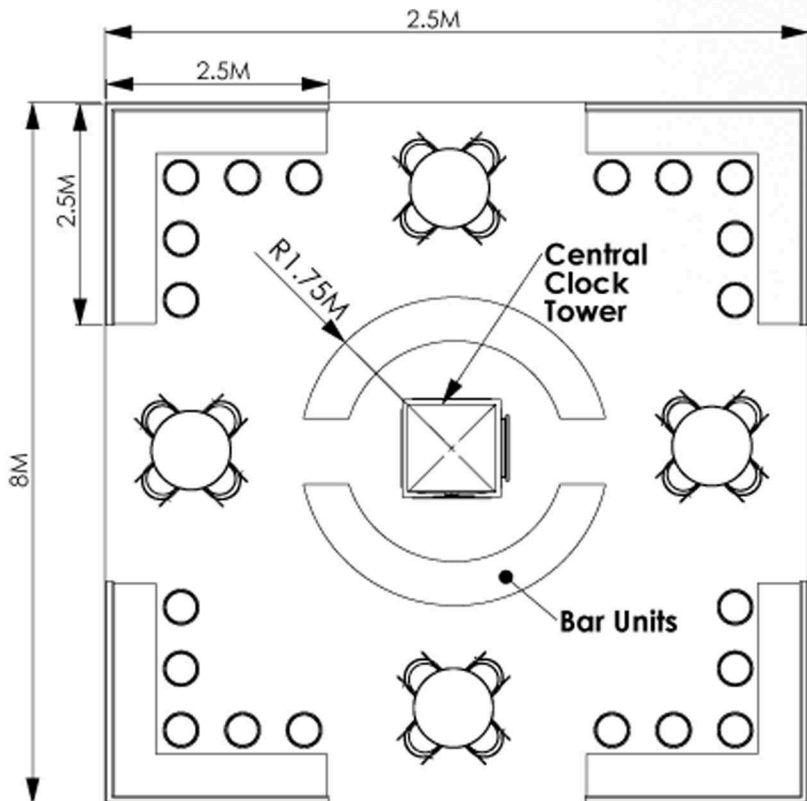

Service Desk  
& IT Support  
SHOW

27-28 APRIL 2010  
Earls Court, London

Show Bar  
Sponsored by

**EMC<sup>2</sup>**  
where information lives®